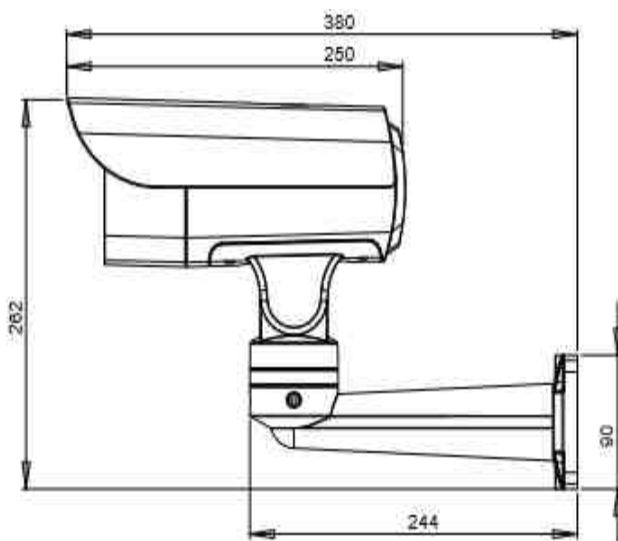

1.3MP 20X Optical zoom Network bullet PTZ Camera

Modello OBA-IPF-W3

- Hisilicon Compression main Chip .
- Built in 8 Cruise tracks and 4 pattern tours .
- OSD Menu test power in real time .
- Built-in Precision RTC clock for timing function
- Using 1/3 " Exmor CMOS HD Sensor
- Built in 20x Optical zoom ,16x digital zoom
- Supporta ONVIF , Hikvision Protocol
- Supporta with H.265,H.264 .
- Built in English and Chinese OSD Menu .
- OSD Menu English .
- Tilt speed : 0.1° ~20 °/S Pan speed : 0.1 °~60 °/S
- Preset speed : Pan; 6 0 °/S ,Tilt : 20 °/S
- Built-in 256 preset .
- Supporta 3D position
- Supporta Dynamic shelter privacy Area .
- Double ICR ,WDR,ROI,BLC
- IP66

Dimensioni:

Caratteristiche :

Camera	Video	Sensore	1/3" CMOS Sensor	
		Pixel	960P(1920X960)	
		Electronic shutter	1/25s ~ 1/10000s	
		Iris	F1.6 ~ F4.4	
		Day&night	ICR	
		Min. Illuminazione	0.01Lux @(F1.6,AGC ON) ,0 Lux with IR	
	Audio	Audio Compressione	G.711-u law	
				AWB, AGC , Adjust
				Exposure Mode (Auto/Iris Priority/Shutter Priority/Manual)
				Sharpness, Saturation, Brightness & Contrast Adjustable
			3D Position	Supportato
			WDR	D-WDR
			Noise Reduction	2DNR/3DNR
			Image Orientation	Mirror/Flip
			Privacy Zone	Supportato
		Motion Detection	Supportato	
	Menu	OSD Menu English		
Compressione	Main chip	HI3518EV200		
	Video Compression	H.264/H.265		
	Frame	50HZ:25fps(1920x1080) 60HZ:30fps(1920x1080)		
	Bit rate	32kbps-10Mbps		
	Encode mode	VBR/CBR		
	Image Quality	Six levels under VBR; Free adjustment under CBR		
Specifiche	Lente	f=4.7-94mm		
	Iris	Auto Iris		
	Protezione	IP66		
	Bracket	Wall Bracket		
	Dimensioni	380mm×128mm×262mm		
	Peso	2.5kg		
PTZ	optical zoom	20X		