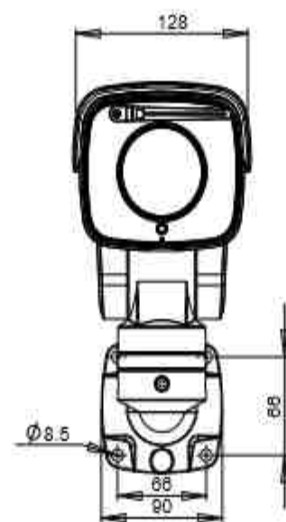

1.3MP 20X Optical zoom Network bullet PTZ Camera

Modello OBA-IPF-W3

- Hisilicon Compression main Chip .
- Built in 8 Cruise tracks and 4 pattern tours .
- OSD Menu test power in real time .
- Built-in Precision RTC clock for timing function
- Using 1/3 " Exmor CMOS HD Sensor
- Built in 20x Optical zoom ,16x digital zoom
- Supporta ONVIF , Hikvision Protocol
- Supporta with H.265,H.264 .
- Built in English and Chinese OSD Menu .
- OSD Menu English .
- Tilt speed : 0.1° ~20 °/S Pan speed : 0.1 °~60 °/S
- Preset speed : Pan; 6 0 °/S ,Tilt : 20 °/S
- Built-in 256 preset .
- Supporta 3D position
- Supporta Dynamic shelter privacy Area .
- Double ICR ,WDR,ROI,BLC
- IP66

Dimensioni:

Caratteristiche :

Camera	Video	Sensore	1/3" CMOS Sensor	
		Pixel	960P(1920X960)	
		Electronic shutter	1/25s ~ 1/10000s	
		Iris	F1.6 ~ F4.4	
		Day&night	ICR	
		Min. Illuminazione	0.01Lux @(F1.6,AGC ON) ,0 Lux with IR	
	Audio	Audio Compressione	G.711-u law	
				AWB, AGC , Adjust
				Exposure Mode (Auto/Iris Priority/Shutter Priority/Manual)
				Sharpness, Saturation, Brightness & Contrast Adjustable
			3D Position	Supportato
			WDR	D-WDR
			Noise Reduction	2DNR/3DNR
			Image Orientation	Mirror/Flip
			Privacy Zone	Supportato
		Motion Detection	Supportato	
	Menu	OSD Menu English		
Compressione	Main chip	HI3518EV200		
	Video Compression	H.264/H.265		
	Frame	50HZ:25fps(1920x1080) 60HZ:30fps(1920x1080)		
	Bit rate	32kbps-10Mbps		
	Encode mode	VBR/CBR		
	Image Quality	Six levels under VBR; Free adjustment under CBR		
Specifiche	Lente	f=4.7-94mm		
	Iris	Auto Iris		
	Protezione	IP66		
	Bracket	Wall Bracket		
	Dimensioni	380mm×128mm×262mm		
	Peso	2.5kg		
PTZ	optical zoom	20X		